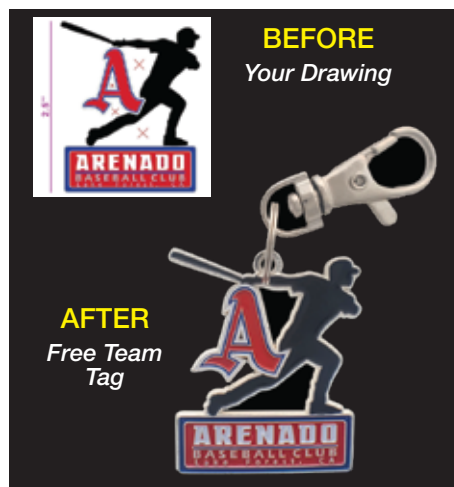

★★★★ FREE TEAM TAGS WITH EVERY ORDER★★★★

YOU GET	15 qty	20 qty	35 qty	40 qty	50 qty	75 qty	100 qty

DESCRIPTION:

- 2 rubber back clutches on every pin
- Printed team logo on stainless steel with epoxy coating on top

PRICE INCLUDES:

- Free Design • Free Die Charge

ACCESSORY PRICING:

- Transparent Enamel .....$0.10 each
- Glitter Enamel .....$0.15 each
- Stone .....$0.25 each
- Dangler .....$0.45 each
- Cut Out ..... $10.00 per area

APPROXIMATE PRODUCTION TIME:

- 3 to 4 weeks once design is approved